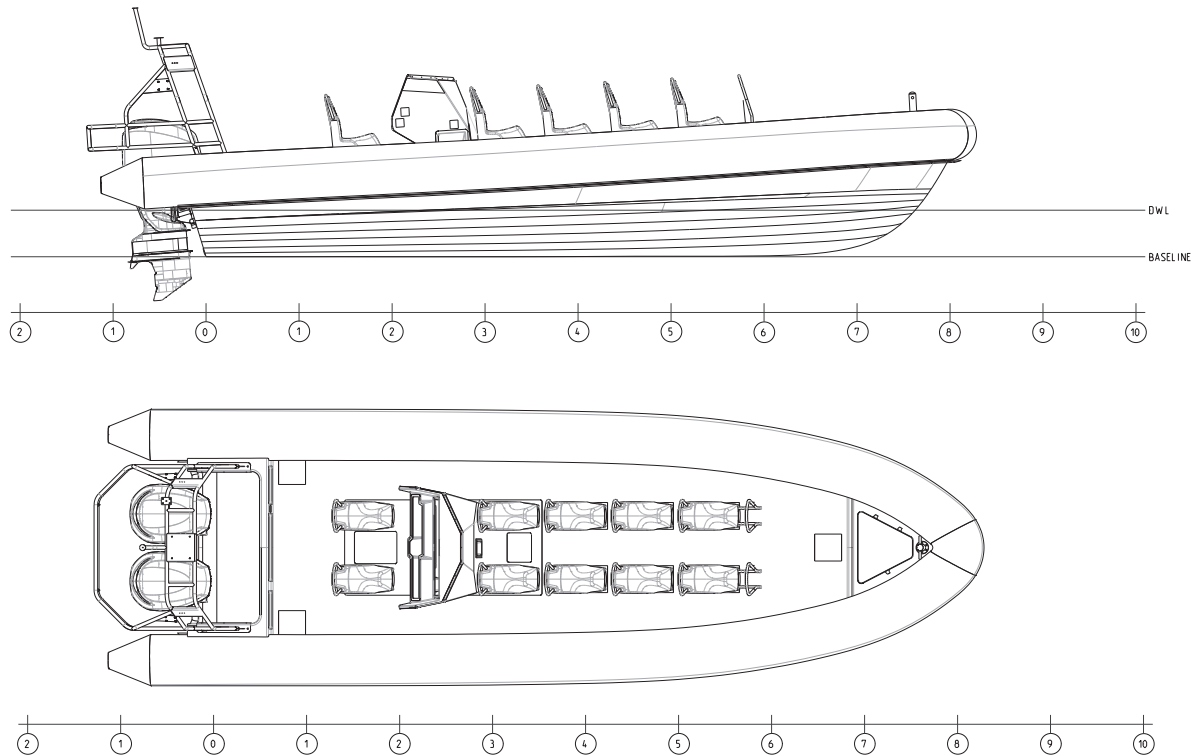

9.5M GUARDIAN

FAST PATROL VESSEL

NAUTIC[®]

www.nauticafrica.com

9.5M GUARDIAN

FAST PATROL VESSEL

PARTICULARS

Hull / Superstructure	Composite
Length (LOA)	9.5 m
Beam (BOA)	3.2 m (Including Fenders)
Draft	0.50 m (Approx)
Displacement (Max)	3.7 T
Flotation Collar	Inflatable Hypalon Tube

PERFORMANCE

Max Speed	46 knots
Cruise Speed	32 knots
Range	200 nm @ 32 knots

PROPULSION

Engines	2 x Yamaha 250 hp Outboards
Power	2 x 186 kW

CAPACITIES

Fuel	550 L
Complement	2 Crew + 8 Passengers

NAVIGATION AND COMMUNICATION